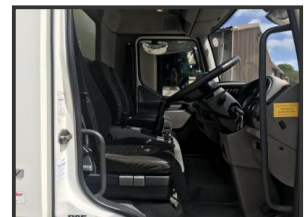

B&J Commercials

DAF LF 45.160 20 ft curtain side truck Manual gearbox tail lift

£9,750.00

2013 daf of 45.160 20 ft curtain side truck manual gearbox tail lift good runner and driver 208.000 miles £9750 plus vat

Product Details

Category/Type	Miscellaneous Vehicles
Make	DAF LF 45.160 20 ft curtain side truck
Model	Manual gearbox tail lift
Year	2013
Mileage	208000

Pine View, Front Street, Ludworth, Durham, DH6 1NW