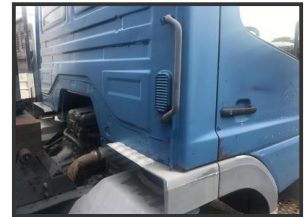

Mercedes-Benz Atego 815 Tipper/ dump truck manual gearbox steel suspension

£3,000.00

2002 Mercedes-Benz Atego 815 tipper 6 speed manual gearbox steel suspension working order
338.000km £3000 plus vat

| Product Details | |
|----------------------|-----------------------------------------------------------|
| Category/Type | Rigid Trucks |
| Make | Mercedes-Benz Atego 815 |
| Model | Tipper/ dump truck manual gearbox steel suspension |
| Year | 2002 |
| Mileage | - |