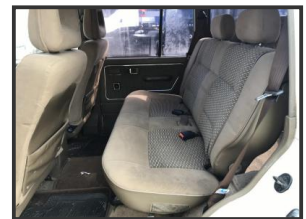

B&J Commercials

Mitsubishi pajero lwb 4x4 Pajero

£1,400.00

1990 h reg Mitsubishi Pajero 4x4 lwb 7 seat 2.5 td 268.000 km air conditioning £1400

Product Details

Category/Type	Miscellaneous Vehicles
Make	Mitsubishi pajero lwb 4x4
Model	Pajero
Year	-
Mileage	-